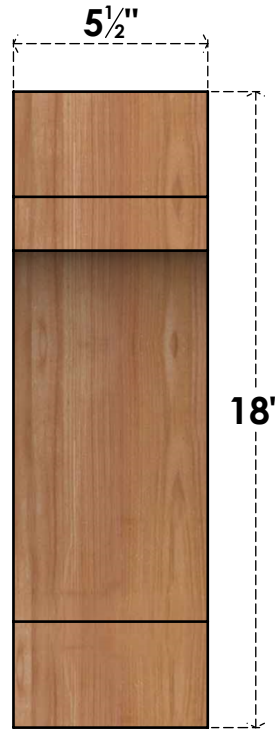

BRC06X10X18MRC00SWR

5 1/2"W X 10"D X 18"H MERCED SMOOTH BRACE, WESTERN RED CEDAR

SIDE

FRONT

EKENA MILLWORK
 2300 WEST MAIN ST.
 CLARKSVILLE, TX 75426
 TOLL FREE: 866-607-0453
 WWW.EKENAMILLWORK.COM

NOTES

1. INSTALLATION TO BE COMPLETED IN ACCORDANCE WITH MANUFACTURER'S SPECIFICATIONS.
2. DRAWING MAY NOT BE TO SCALE
3. THIS DRAWING IS INTENDED FOR DESIGN AND PLANNING PURPOSES ONLY.
4. ALL INFORMATION CONTAINED HEREIN WAS CURRENT AT THE TIME OF DEVELOPMENT BUT MUST BE REVIEWED AND APPROVED BY THE PRODUCT MANUFACTURER TO BE CONSIDERED ACCURATE.
5. PRODUCTS ARE NOT KILN DRIED. THIS ITEM IS UNIQUE AND WILL CONTAIN THE NATURAL VARIATIONS THAT THE WOOD SPECIES OFFERS. THIS MAY RESULT IN VARIATIONS UP TO 1/4"