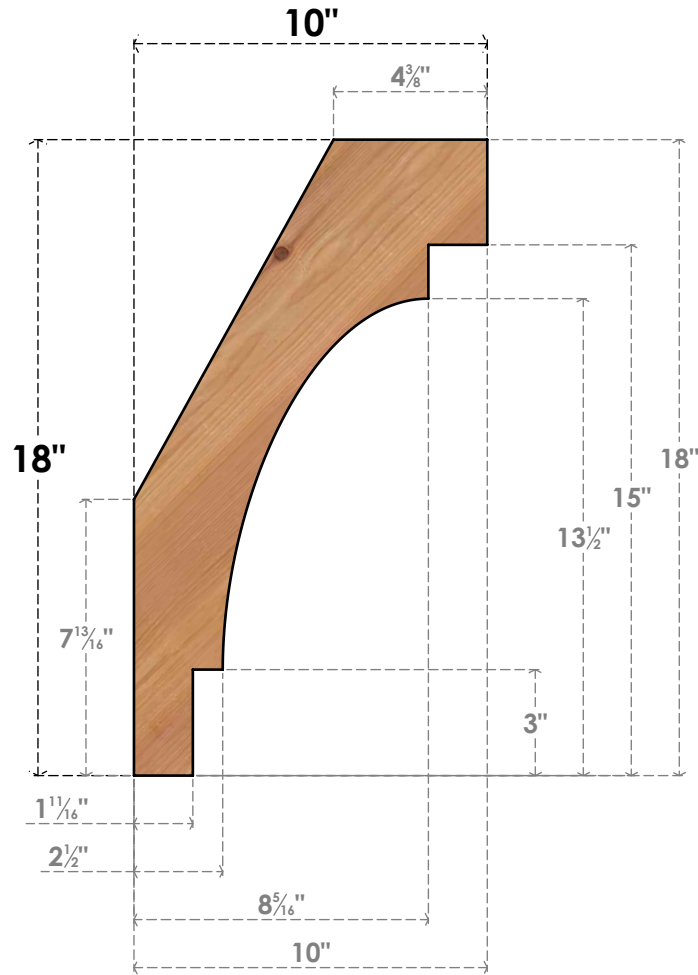

BRC06X10X18MRC00SWR

5 1/2"W X 10"D X 18"H MERCED SMOOTH BRACE, WESTERN RED CEDAR

SIDE

FRONT

EKENA MILLWORK
 2300 WEST MAIN ST.
 CLARKSVILLE, TX 75426
 TOLL FREE: 866-607-0453
 WWW.EKENAMILLWORK.COM

NOTES

1. INSTALLATION TO BE COMPLETED IN ACCORDANCE WITH MANUFACTURER'S SPECIFICATIONS.
2. DRAWING MAY NOT BE TO SCALE
3. THIS DRAWING IS INTENDED FOR DESIGN AND PLANNING PURPOSES ONLY.
4. ALL INFORMATION CONTAINED HEREIN WAS CURRENT AT THE TIME OF DEVELOPMENT BUT MUST BE REVIEWED AND APPROVED BY THE PRODUCT MANUFACTURER TO BE CONSIDERED ACCURATE.
5. PRODUCTS ARE NOT KILN DRIED. THIS ITEM IS UNIQUE AND WILL CONTAIN THE NATURAL VARIATIONS THAT THE WOOD SPECIES OFFERS. THIS MAY RESULT IN VARIATIONS UP TO 1/4"